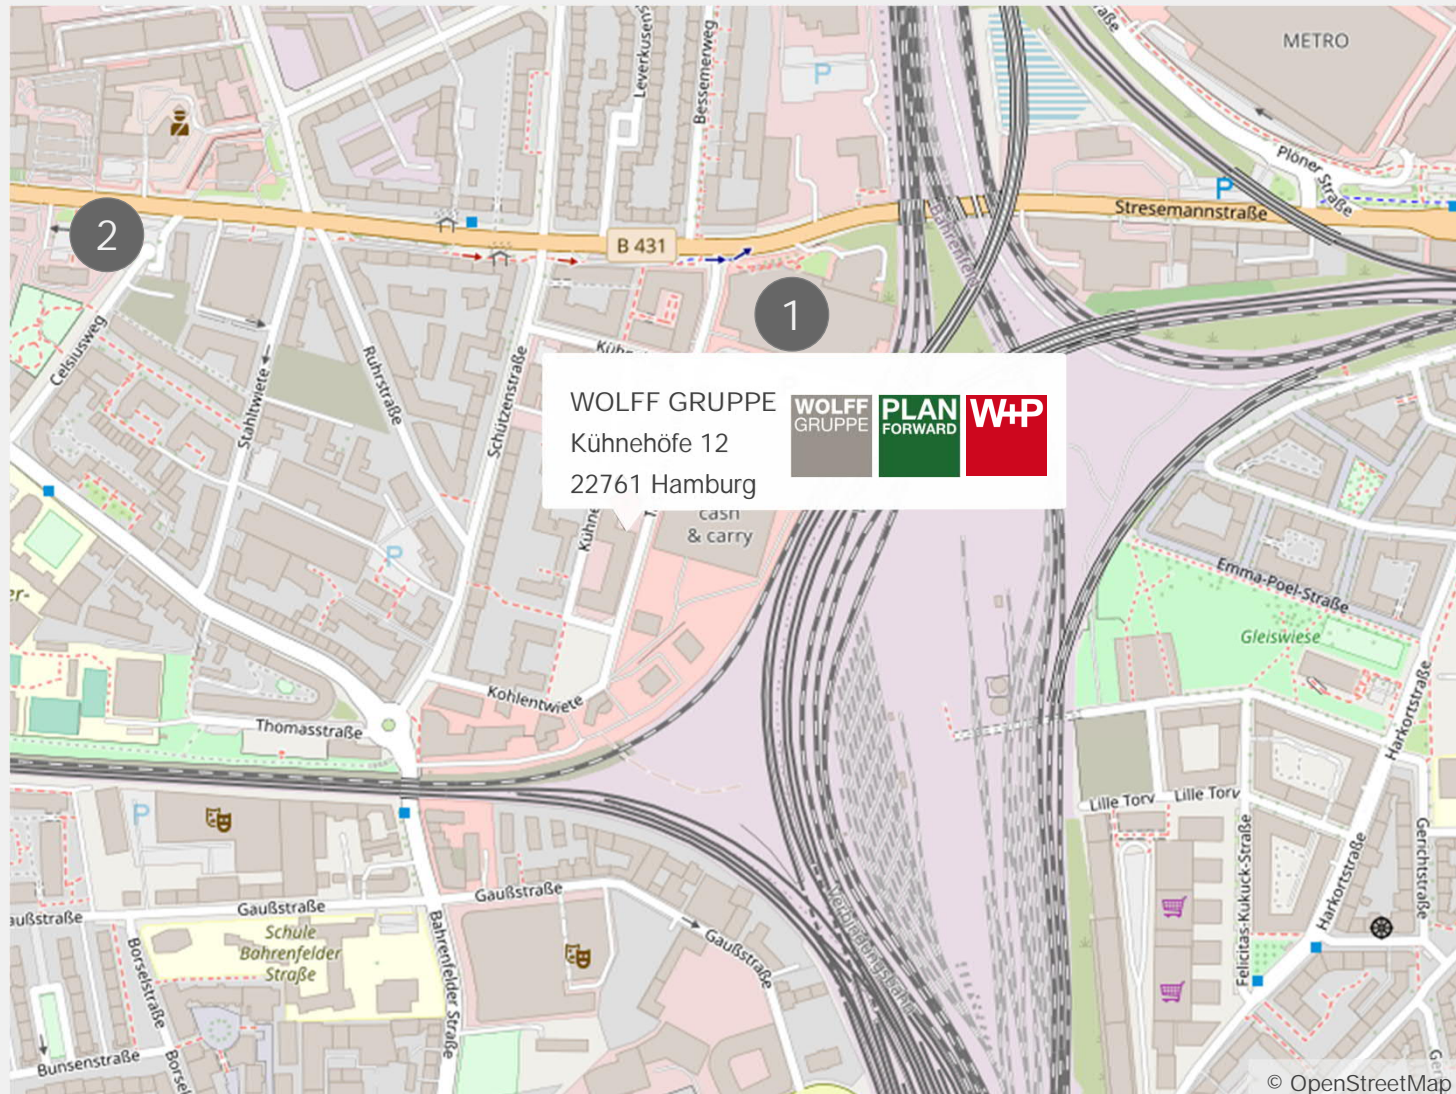

# Nearby parking

Parking on the surrounding streets is generally available in sufficient numbers.

- 1 Parking lot SELGROS cash&carry  
Tasköprüstr. 10:  
2 minute walk
- 2 Public parking lot  
Celsiusweg 7-19:  
9 minute walk